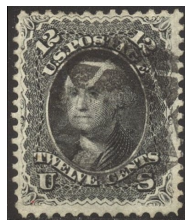

# Stars with Six Points

Not yet cataloged:

Negative six-point stars with solid center: More than one similar devices with slight symmetry differences exist that are difficult to compare. Many different cities used this style handstamp. They are often attributed to New Haven, Connecticut. Temporary cancel style number ST-6Px assigned until better identified.

 <p>ST-6Px 1861</p>	 <p>ST-6Px 1867</p>	 <p>ST-6Px 1863</p>		
 <p>ST-6Px 1861</p>	 <p>ST-6Px 1861</p>	 <p>ST-6Px 1861</p>	 <p>ST-6Px 1861</p>	 <p>ST-6Px 1861</p>
 <p>ST-6Px 1861</p>	 <p>ST-6Px 1861</p>	 <p>ST-6Px 1861</p>	 <p>ST-6Px 1861</p>	 <p>ST-6Px 1861</p>
 <p>ST-6Px 1861</p>	 <p>ST-6Px 1861</p>	 <p>ST-6Px 1861</p>	 <p>ST-6Px 1861</p>	
 <p>ST-6Px 1861</p>	 <p>ST-6Px 1861</p>	 <p>ST-6Px 1867</p>	 <p>ST-6Px 1867</p>	

Stars with Six Points

ST-6Px  
1863

ST-6Px  
1863

ST-6Px  
1861

ST-6Px  
1866

ST-6Px  
1866

ST-6Px  
1866

ST-6Px  
1862